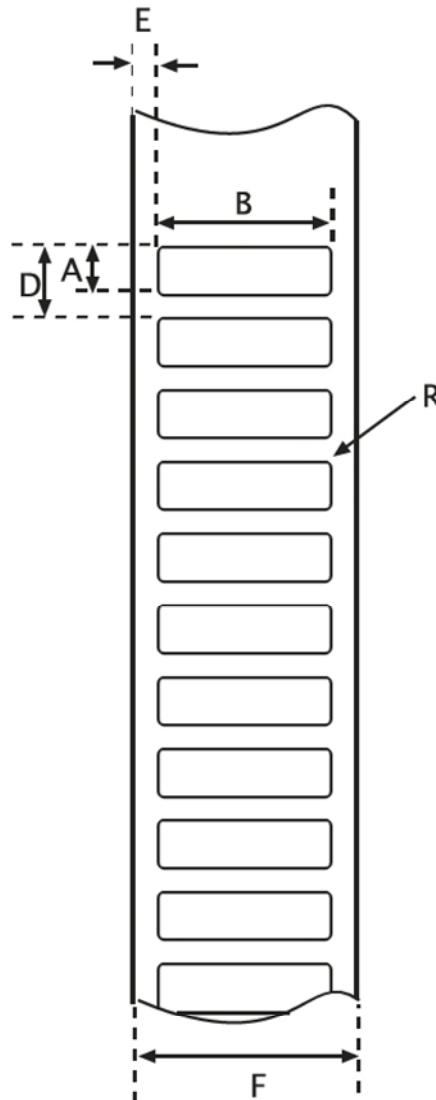

V3910 (For Auto-Apply)

6.35x22.85 Technical Label Specifications

Specifications	Inch ($\pm 0.02''$)	Millimeters (± 0.5 mm)
A - Height	0.25''	6.35 mm
B - Width	0.9''	22.85 mm
C - Horizontal Repeat	-	-
D - Vertical Repeat	0.375''	9.525 mm
E - Margin	0.112''	2.86 mm
F - Roll Width	1.124''	28.57 mm
R - Radius	0.027''	0.7 mm
No. of Labels Across	1	1